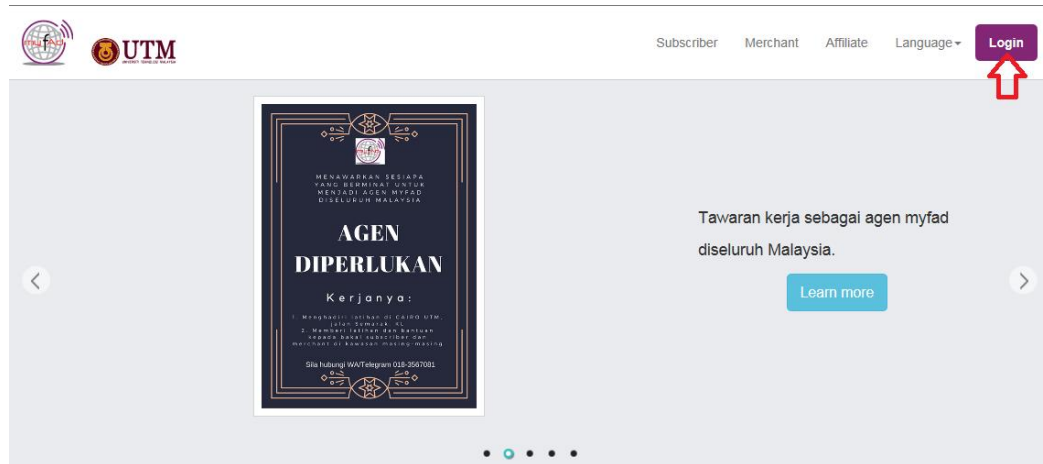

UTM
UNIVERSITI TEKNOLOGI MALAYSIA

MYFAD USER MANUAL

SUBSCRIBER: HOW TO VIEW NETWORK?

VERSION 1.0

www.myfAd.my

Subscriber: How to View Network?

1. Go to www.myfAd.my . myfAd website will be appeared as below. Click on “Login” button.