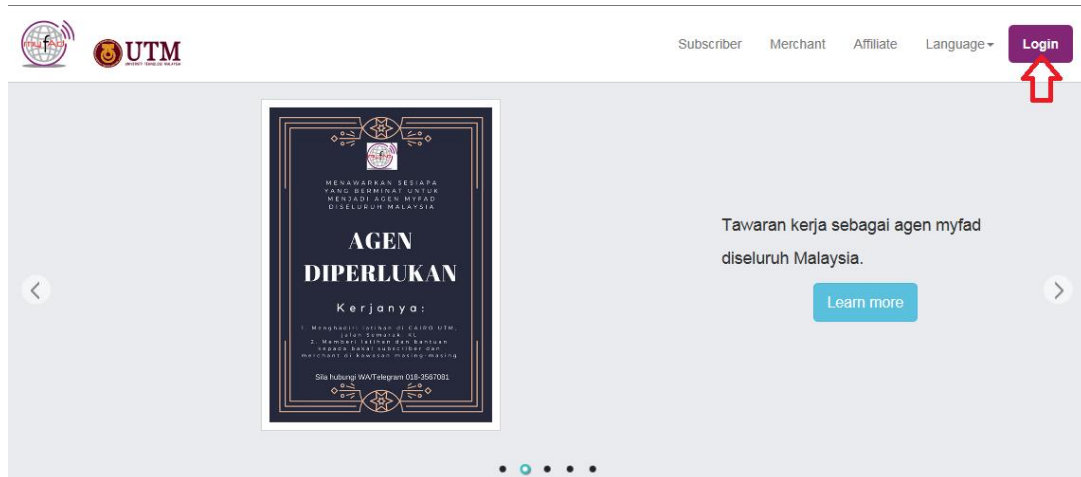

UTM
UNIVERSITI TEKNOLOGI MALAYSIA

MYFAD USER MANUAL

MERCHANT: HOW TO VIEW PROMOTER NETWORK?

VERSION 1.0

www.myfAd.my

Merchant: How to View Promoter Network?

1. Go to www.myfAd.my. myfAd website will appear as below. Click on “Login” button.

The screenshot shows a web application interface. On the left is a 'Navigation Tree' with the following items: Subscriber (+), Merchant (-), Merchant Profile, Promoter Network (highlighted with a red arrow), Page Management, Buy Token (Share), Token Purchase History, Ads Management, Open Contest Ads Management (New), Promoter Page, Merchant Earning (Coming Soon), and Merchant Cashout (Coming Soon). On the right, the 'Promoter Network' section displays a 'Network' graphic and the text 'Your current network: Expand your network to gain more.' Below this is a 'Promoter (Merchant List)' section with a search bar and a table of merchants.